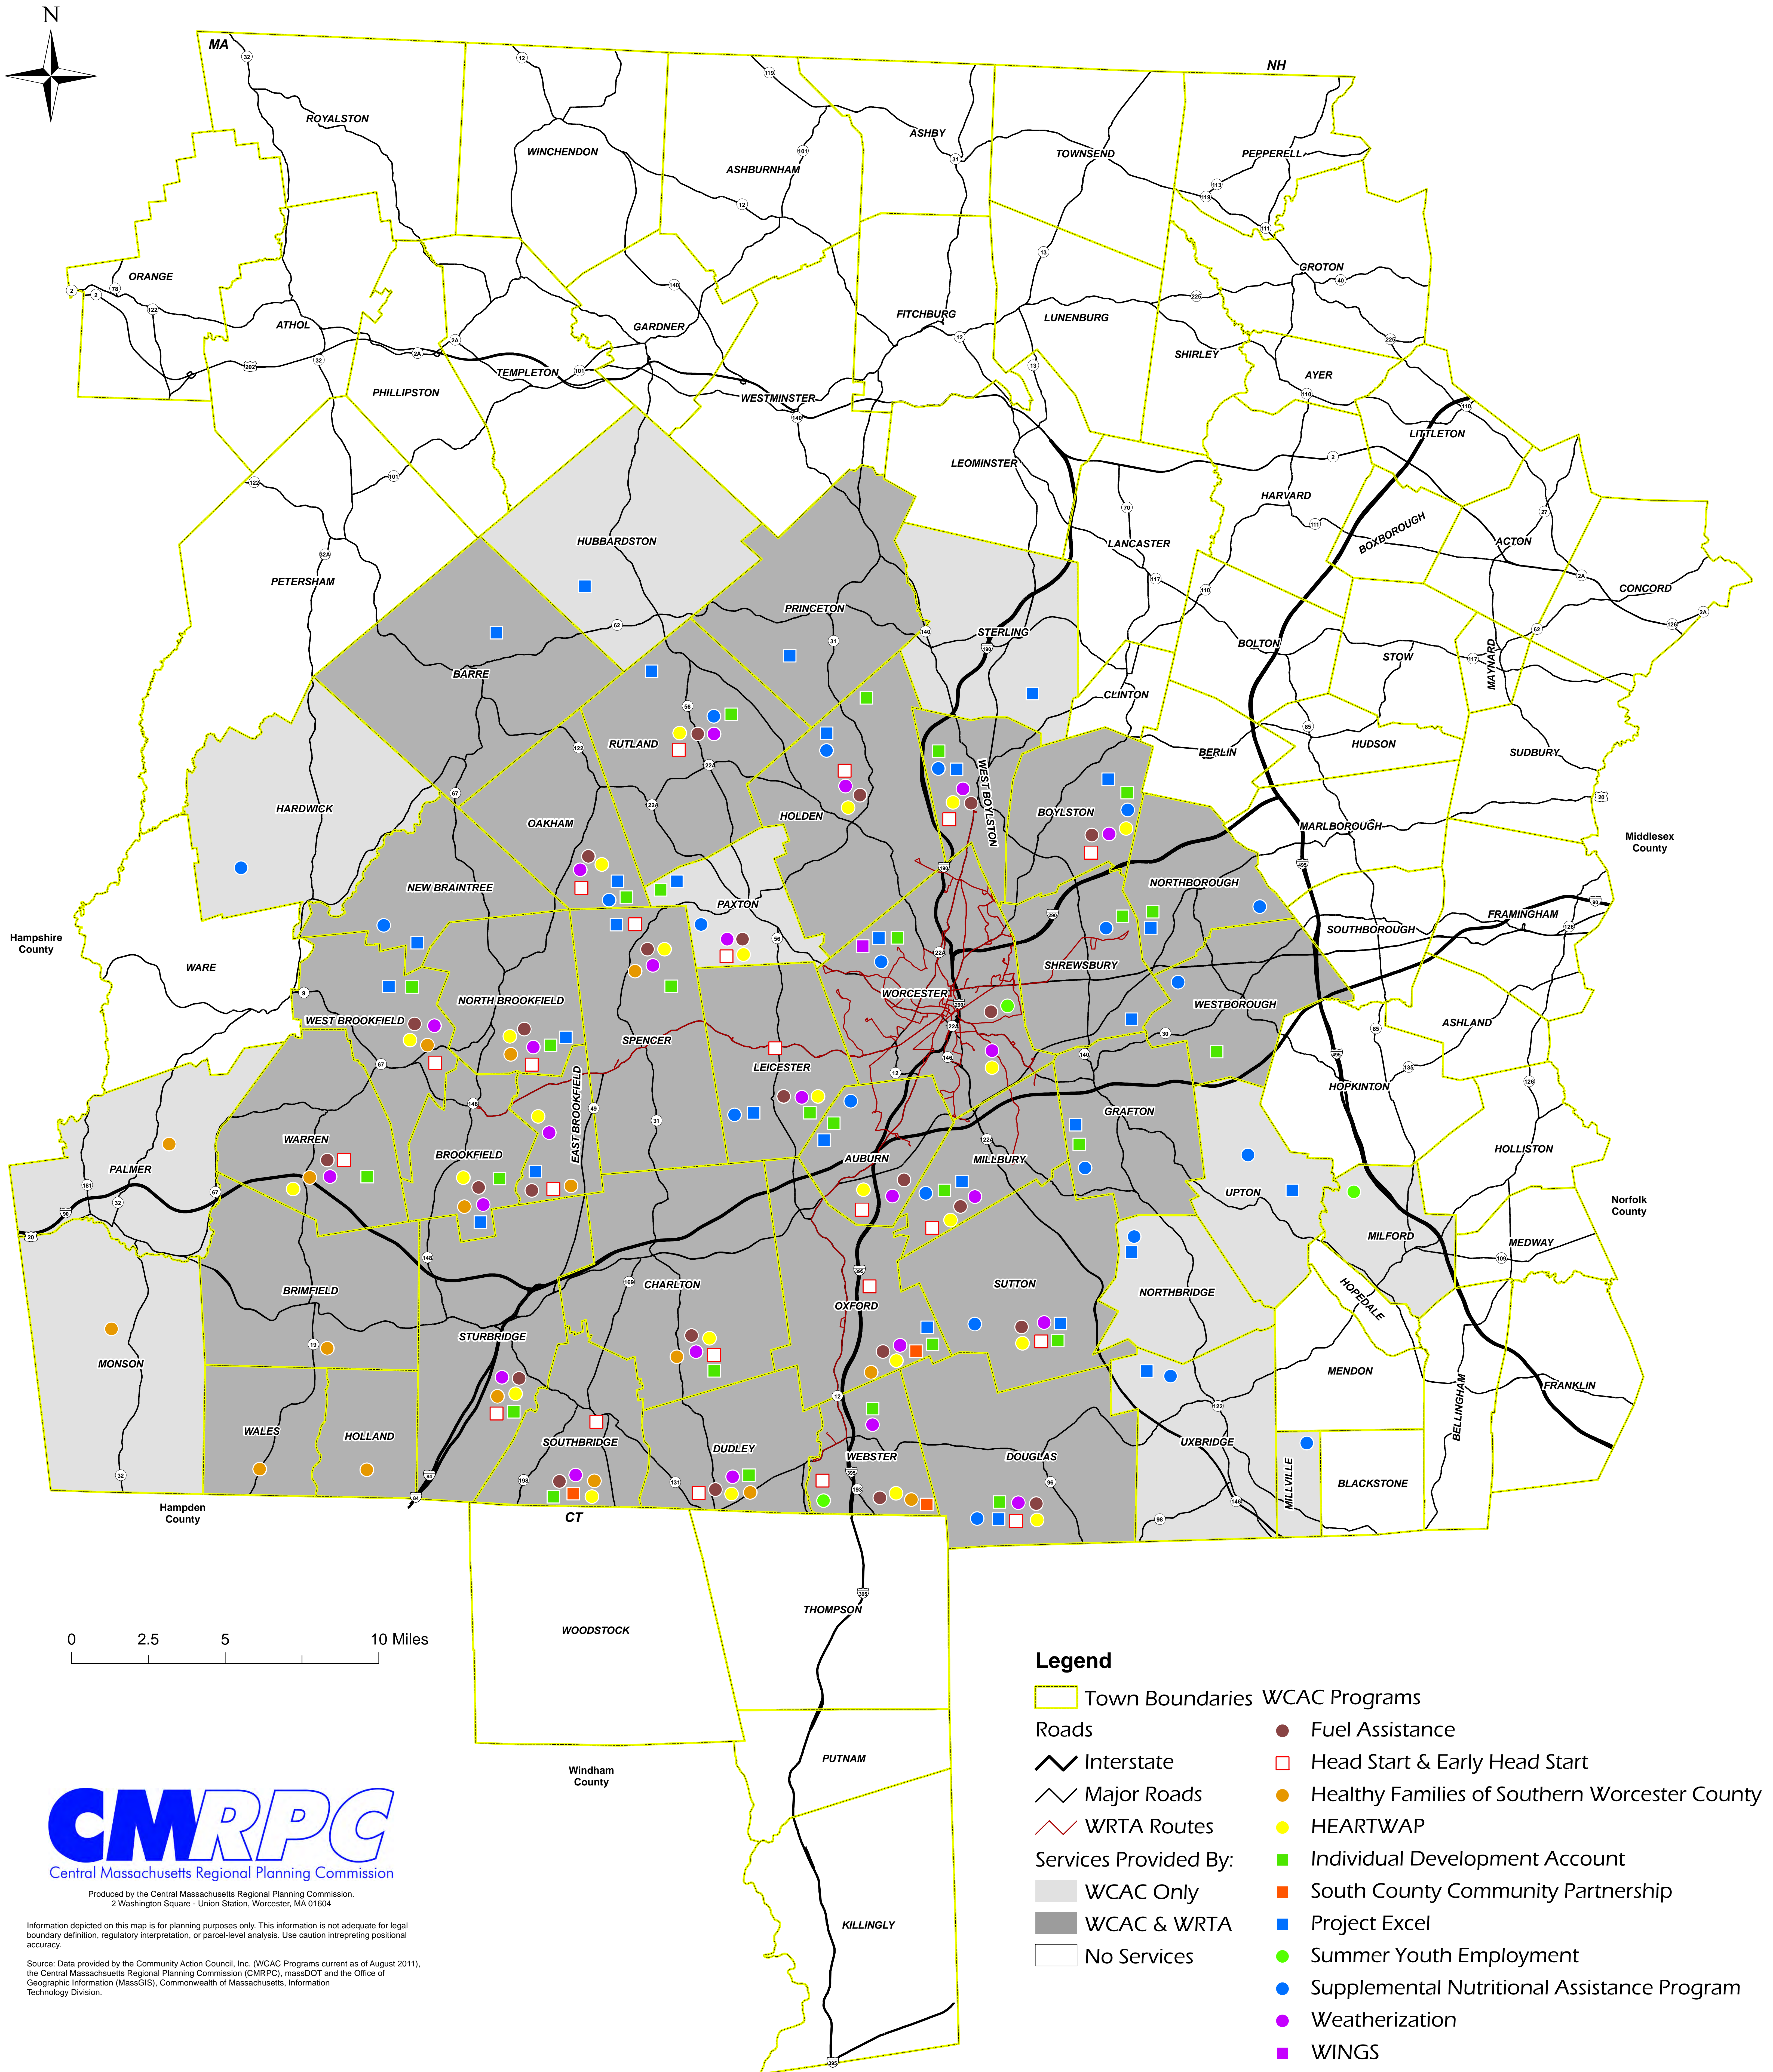

Worcester Community Action Council, Inc.

CMRPC
Central Massachusetts Regional Planning Commission